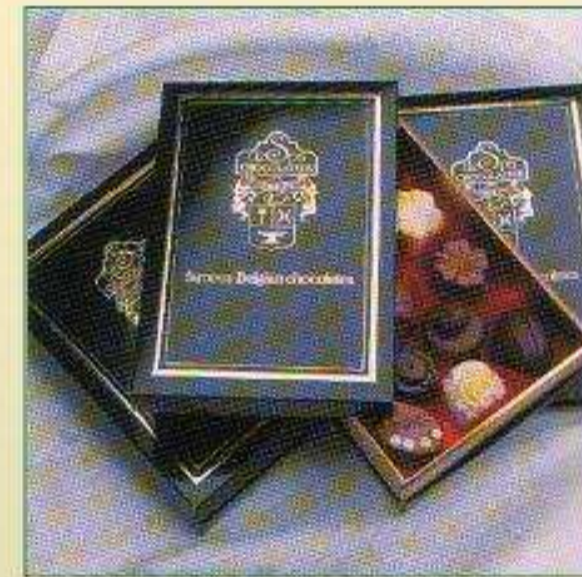

Exquisite hand-crafted
Belgian Pralines

www.despa.co.nz

Standard Boxed Assortments

Sampler Box, 4 Pieces

Temptation, 8 Pieces

Gold Assortment, 11 Pieces

Jade Collection, 16 Pieces

Diamond Assortment, 28 Pieces